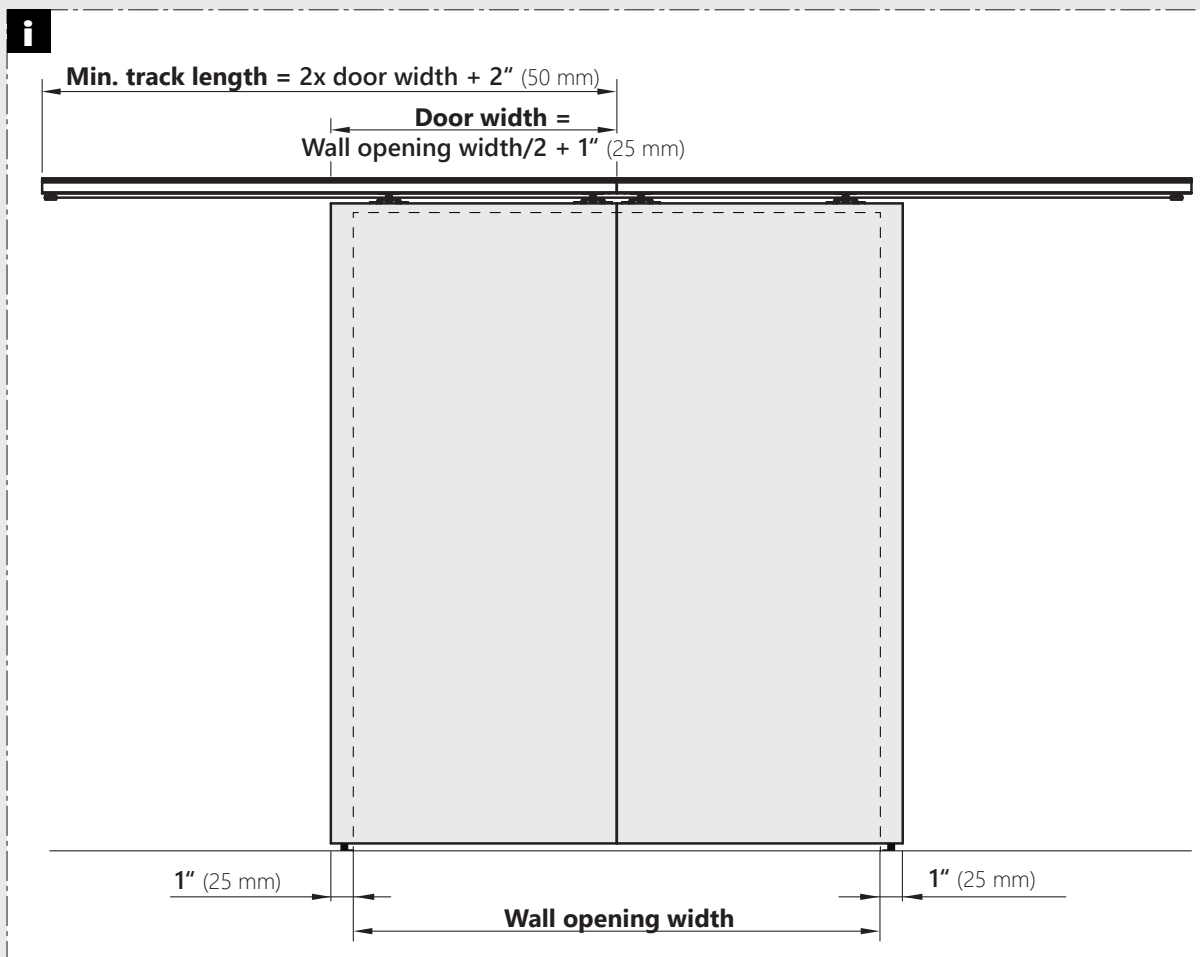

INSTALLATION INSTRUCTION

SLIDING DOOR HARDWARE

article number 0160226

Sliding track connector
for double (bi-parting) sliding doors
(optional)

INSTALLATION INSTRUCTION

SLIDING DOOR HARDWARE

INSTALLATION INSTRUCTION