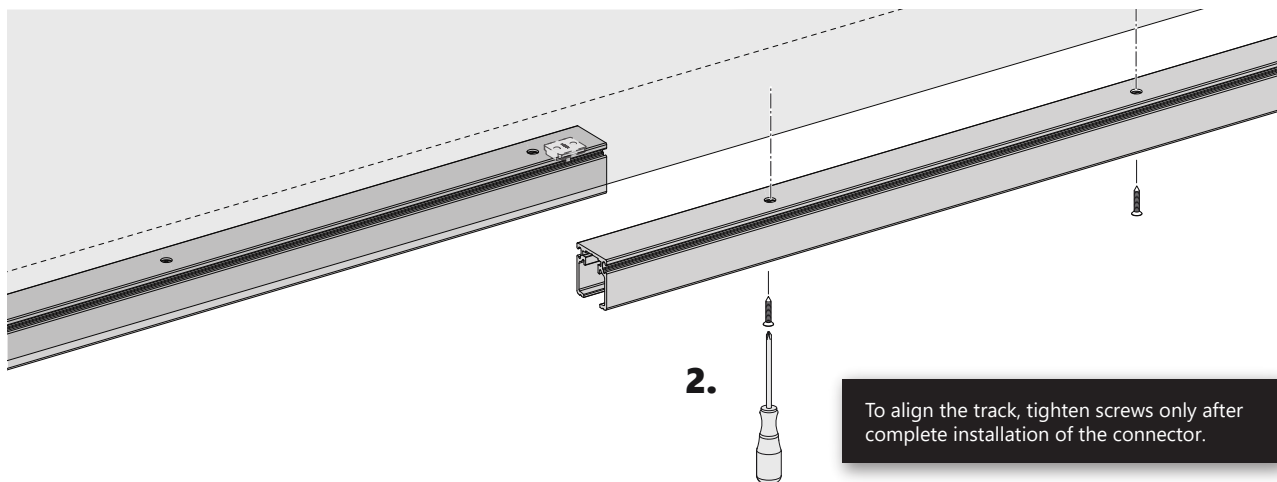

INSTALLATION INSTRUCTION

SLIDING DOOR HARDWARE

2