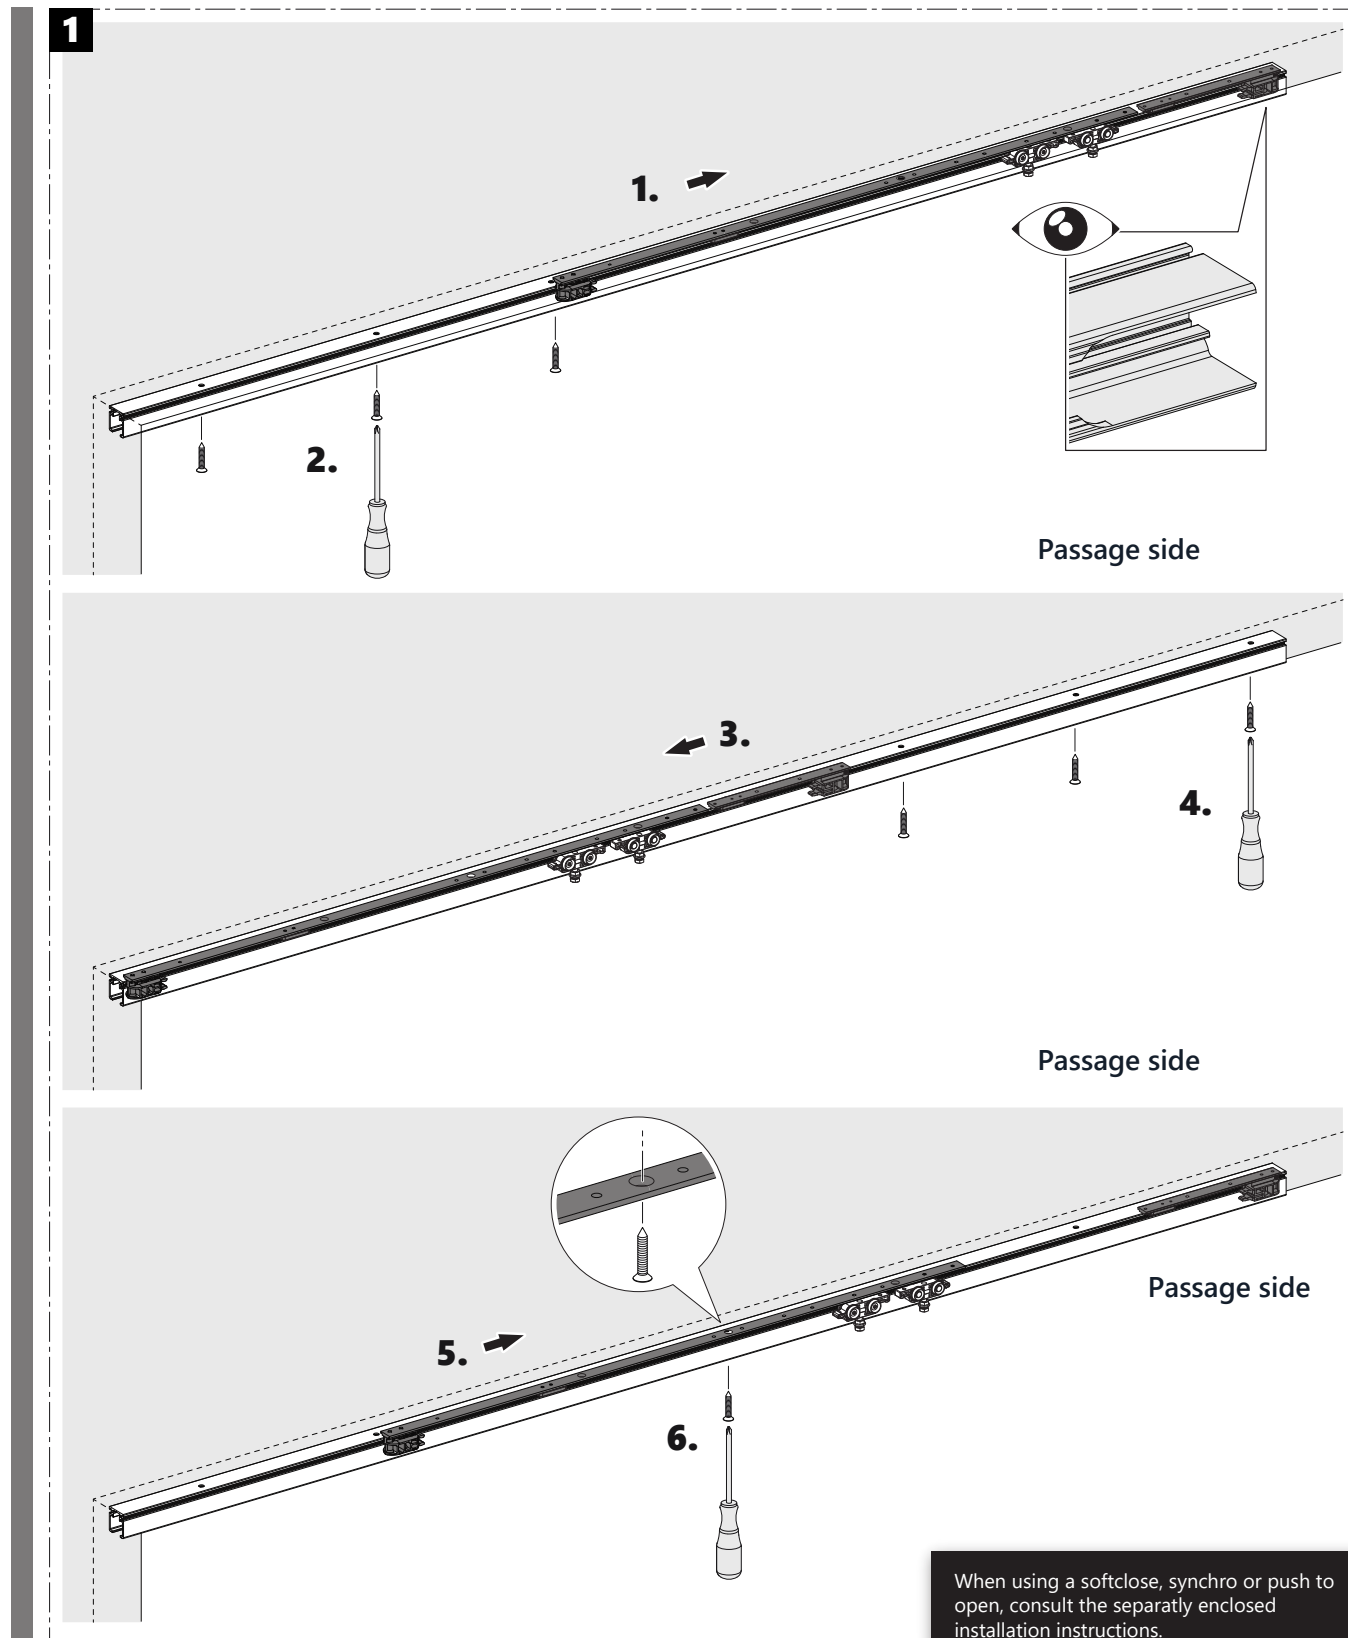

INSTALLATION INSTRUCTION

SLIDING DOOR HARDWARE

article number 0160226

Sliding track connector
for double (bi-parting) sliding doors
(optional)

INSTALLATION INSTRUCTION

SLIDING DOOR HARDWARE

INSTALLATION INSTRUCTION

SLIDING DOOR HARDWARE

2

INSTALLATION INSTRUCTION

SLIDING DOOR HARDWARE