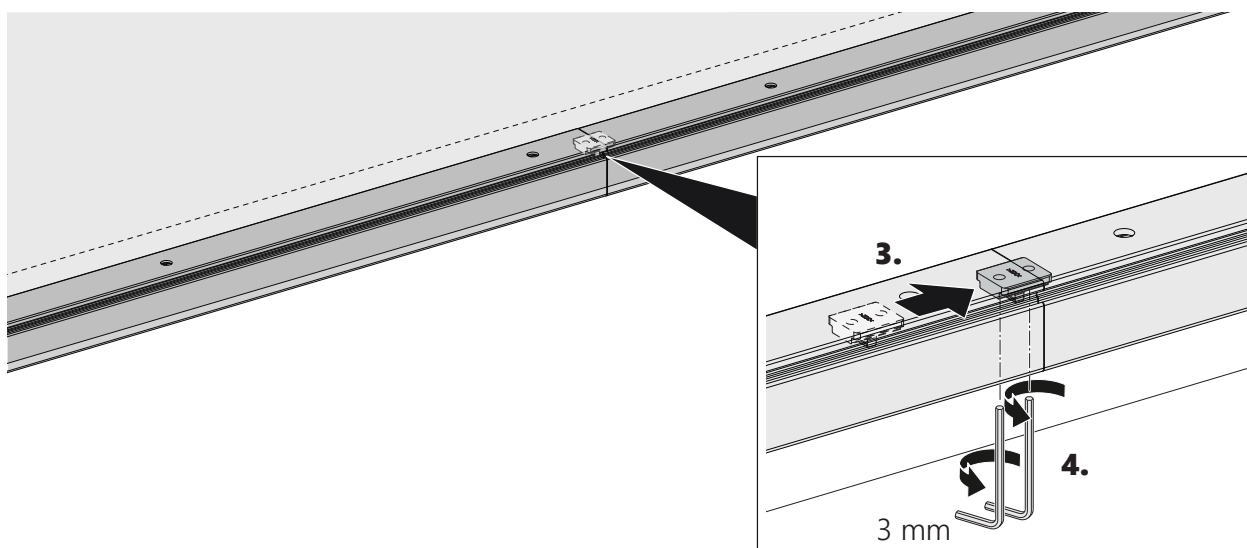

INSTALLATION INSTRUCTION

SLIDING DOOR HARDWARE

2