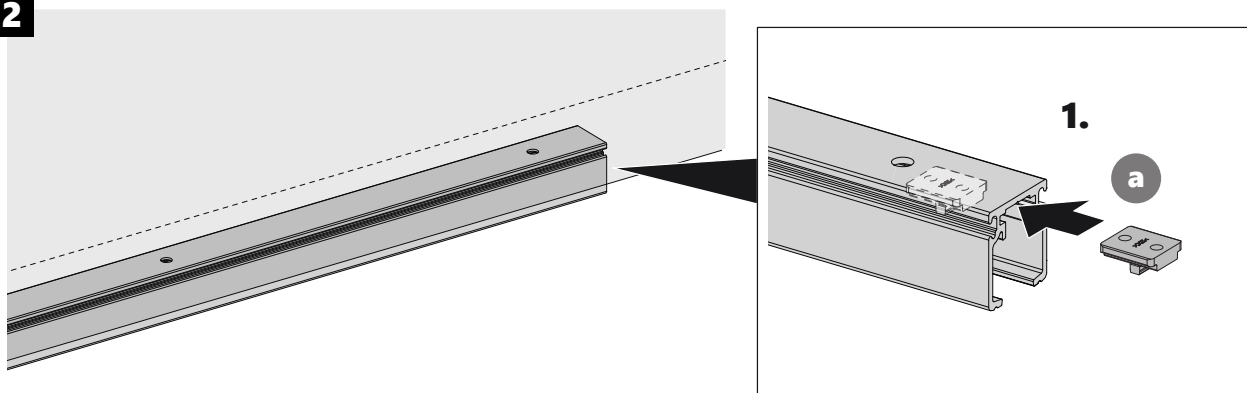

INSTALLATION INSTRUCTION

SLIDING DOOR HARDWARE

2