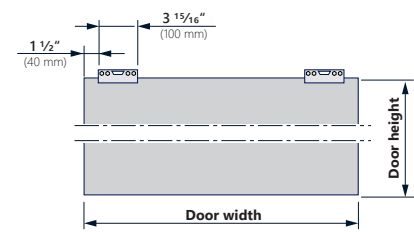

WINGBURG

**JUST
ONE SET**

FOR WOOD AND FRAME-
LESS GLASS DOORS

BERLIN LITE

Modern barn door track for wood and glass doors

TECHNICAL SPECIFICATIONS

Door thickness: 1" to 1-3/4" wood, 3/8" frameless glass
Load capacity: 143 lb
Set includes: Extruded aluminum track and valance, end caps, ball bearing carriages, mounting hardware for wood and frameless glass panels, floor guides for both applications, Soft Close units, glue-on pull cups with matching finish

WOOD DOORS

1-3/8" (35 mm)

1-3/4" (45 mm)

GLASS DOORS

3/8" (10 mm)

Min. track length: 2 x door width - 3/16"

Door height	Total height	Recommended passage height	Door width	Recommended passage width	SKU	Finish
78"	81 1/8"	≤ 78"	24"	≤ 21 5/8"	W-BL40-1WG12-ST	stainless steel look
80"	83 1/8"	≤ 80"	28"	≤ 25 5/8"		
84"	87 1/8"	≤ 84"	30"	≤ 27 5/8"		
			32"	≤ 29 5/8"	W-BL40-1WG12-BL	black anodized
			36"	≤ 33 5/8"		