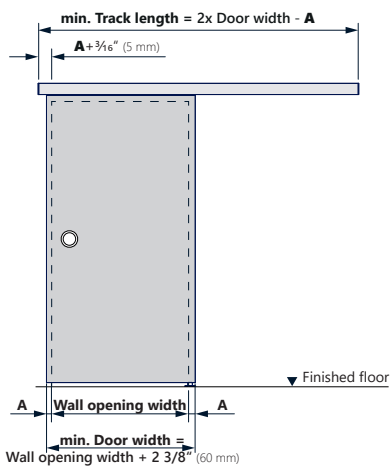

WINGBURG

**JUST
ONE SET**

FOR WOOD AND FRAME-
LESS GLASS DOORS

BERLIN LITE

Modern barn door track for wood and glass doors

TECHNICAL SPECIFICATIONS

Door thickness: 1" to 1-3/4" wood, 3/8" frameless glass
Load capacity: 143 lb
Set includes: Extruded aluminum track and valance, end caps, ball bearing carriages, mounting hardware for wood and frameless glass panels, floor guides for both applications, Soft Close units, glue-on pull cups with matching finish

WOOD DOORS

1-3/8" (35 mm)

1-3/4" (45 mm)

GLASS DOORS

3/8" (10 mm)

Min. track length: 2 x door width - 3/16"

Door height	Total height	Recommended passage height	Door width	Recommended passage width	SKU	Finish
78"	81 1/8"	≤ 78"	24"	≤ 21 5/8"	W-BL40-1WG12-ST	stainless steel look
80"	83 1/8"	≤ 80"	28"	≤ 25 5/8"		
84"	87 1/8"	≤ 84"	30"	≤ 27 5/8"		
			32"	≤ 29 5/8"	W-BL40-1WG12-BL	black anodized
			36"	≤ 33 5/8"		