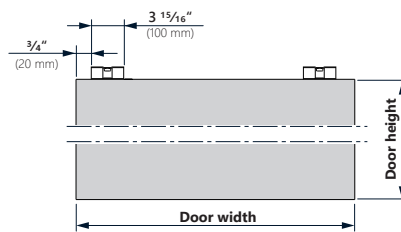

WINGBURG

**JUST
ONE SET**

FOR WOOD AND FRAME-
LESS GLASS DOORS

BERLIN LITE

Modern barn door track for wood and glass doors

TECHNICAL SPECIFICATIONS

Door thickness: 1" to 1-3/4" wood, 3/8" frameless glass
Load capacity: 143 lb
Set includes: Extruded aluminum track and valance, end caps, ball bearing carriages, mounting hardware for wood and frameless glass panels, floor guides for both applications, Soft Close units, glue-on pull cups with matching finish

WOOD DOORS

1-3/8" (35 mm)

1-3/4" (45 mm)

GLASS DOORS

3/8" (10 mm)

Min. track length: 2 x door width - 3/16"

Door height	Total height	Recommended passage height	Door width	Recommended passage width	SKU	Finish
78"	81 1/8"	≤ 78"	24"	≤ 21 5/8"	W-BL40-1WG12-ST	stainless steel look
80"	83 1/8"	≤ 80"	28"	≤ 25 5/8"		
84"	87 1/8"	≤ 84"	30"	≤ 27 5/8"		
			32"	≤ 29 5/8"	W-BL40-1WG12-BL	black anodized
			36"	≤ 33 5/8"		