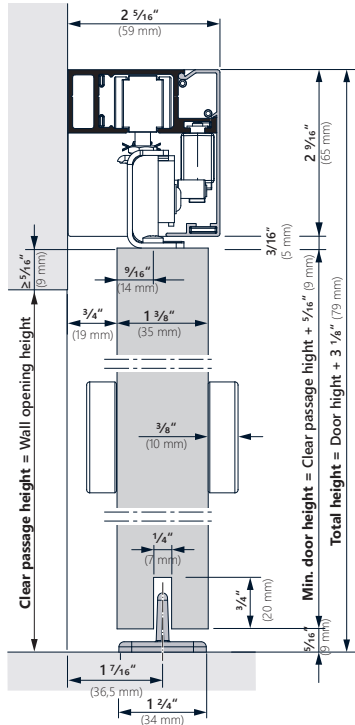

WINGBURG

**JUST
ONE SET**

FOR WOOD AND FRAME-
LESS GLASS DOORS

BERLIN LITE

Modern barn door track for wood and glass doors

TECHNICAL SPECIFICATIONS

Door thickness: 1" to 1-3/4" wood, 3/8" frameless glass
Load capacity: 143 lb
Set includes: Extruded aluminum track and valance, end caps, ball bearing carriages, mounting hardware for wood and frameless glass panels, floor guides for both applications, Soft Close units, glue-on pull cups with matching finish

WOOD DOORS

1-3/8" (35 mm)

1-3/4" (45 mm)

GLASS DOORS

3/8" (10 mm)

Min. track length: 2 x door width - 3/16"

Door height	Total height	Recommended passage height	Door width	Recommended passage width	SKU	Finish
78"	81 1/8"	≤ 78"	24"	≤ 21 5/8"	W-BL40-1WG12-ST	stainless steel look
80"	83 1/8"	≤ 80"	28"	≤ 25 5/8"		
84"	87 1/8"	≤ 84"	30"	≤ 27 5/8"		
			32"	≤ 29 5/8"	W-BL40-1WG12-BL	black anodized
			36"	≤ 33 5/8"		