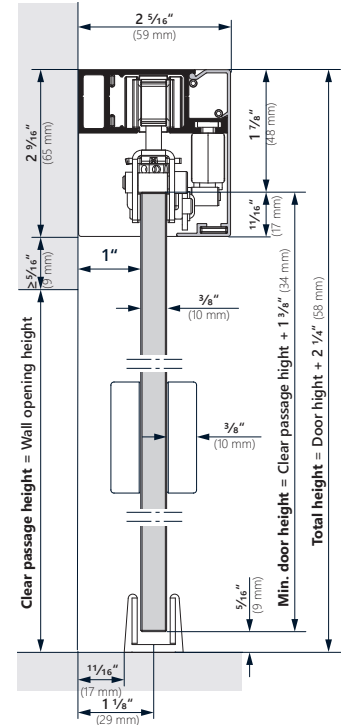

WINGBURG

**JUST
ONE SET**

FOR WOOD AND FRAME-
LESS GLASS DOORS

BERLIN LITE

Modern barn door track for wood and glass doors

TECHNICAL SPECIFICATIONS

Door thickness: 1" to 1-3/4" wood, 3/8" frameless glass
Load capacity: 143 lb
Set includes: Extruded aluminum track and valance, end caps, ball bearing carriages, mounting hardware for wood and frameless glass panels, floor guides for both applications, Soft Close units, glue-on pull cups with matching finish

WOOD DOORS

1-3/8" (35 mm)

1-3/4" (45 mm)

GLASS DOORS

3/8" (10 mm)

Min. track length: 2 x door width - 3/16"

Door height	Total height	Recommended passage height	Door width	Recommended passage width	SKU	Finish
78"	81 1/8"	≤ 78"	24"	≤ 21 5/8"	W-BL40-1WG12-ST	stainless steel look
80"	83 1/8"	≤ 80"	28"	≤ 25 5/8"		
84"	87 1/8"	≤ 84"	30"	≤ 27 5/8"		
			32"	≤ 29 5/8"	W-BL40-1WG12-BL	black anodized
			36"	≤ 33 5/8"		