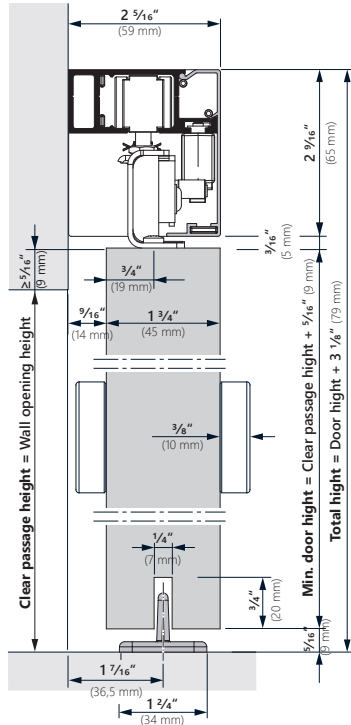

WINGBURG

**JUST
ONE SET**

FOR WOOD AND FRAME-
LESS GLASS DOORS

BERLIN LITE

Modern barn door track for wood and glass doors

TECHNICAL SPECIFICATIONS

Door thickness: 1" to 1-3/4" wood, 3/8" frameless glass
Load capacity: 143 lb
Set includes: Extruded aluminum track and valance, end caps, ball bearing carriages, mounting hardware for wood and frameless glass panels, floor guides for both applications, Soft Close units, glue-on pull cups with matching finish

WOOD DOORS

1-3/8" (35 mm)

1-3/4" (45 mm)

GLASS DOORS

3/8" (10 mm)

Min. track length: 2 x door width - 3/16"

Door height	Total height	Recommended passage height	Door width	Recommended passage width	SKU	Finish
78"	81 1/8"	≤ 78"	24"	≤ 21 5/8"	W-BL40-1WG12-ST	stainless steel look
80"	83 1/8"	≤ 80"	28"	≤ 25 5/8"		
84"	87 1/8"	≤ 84"	30"	≤ 27 5/8"		
			32"	≤ 29 5/8"	W-BL40-1WG12-BL	black anodized
			36"	≤ 33 5/8"		