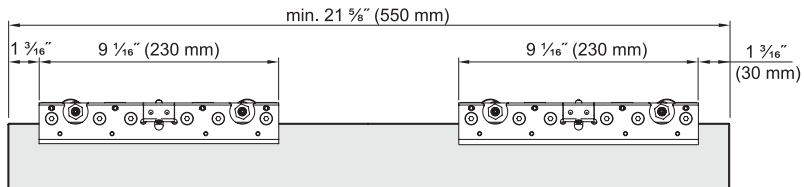

with Distance Profile

without Soft Close

with Soft Close

TECHNICAL SPECIFICATIONS - TRACK LENGTH

SKUS AND ACCESSORIES

Door thickness: 1-3/8" to 2" wood; 3/8", 1/2" and 9/16" frameless glass
Load capacity: 265 lb
Set includes: Extruded aluminum track and valance, end caps, ball bearing carriages, mounting hardware for wood and frameless glass panels, floor guides for both applications

Track And Hardware Sets

- W-BX40-1WG00-ST BERLIN 2m (78 3/4"), for wood and glass doors, max. 265 lb, stainless steel look
- W-BX40-1WG00-BL BERLIN 2m (78 3/4"), for wood and glass doors, max. 265 lb, black anodized
- W-BX40-1WS02-ST BERLIN 2m (78 3/4"), w/ Soft-Close (both ways), for wood doors, max. 176 lb, stainless steel look
- W-BX40-1WS02-BL BERLIN 2m (78 3/4"), w/ Soft-Close (both ways), for wood doors, max. 176 lb, black anodized
- W-BX40-1GS02-ST BERLIN 2m (78 3/4"), w/ Soft-Close (both ways), for glass doors, max. 176 lb, stainless steel
- W-BX40-1GS02-BL BERLIN 2m (78 3/4"), w/ Soft-Close (both ways), for glass doors, max. 176 lb, black anodized
- W-BX40-1WG10-ST BERLIN 2m (78 3/4"), w/ 3/4" distance profile, for wood and glass doors, max. 176 lb, stainless steel look
- W-BX40-1WG10-BL BERLIN 2m (78 3/4"), w/ 3/4" distance profile, for wood and glass doors, max. 176 lb, black anodized
- W-BX40-1WS12-ST BERLIN 2m (78 3/4"), w/ Soft-Close (both ways), w/ 3/4" distance profile, for wood doors, max. 176 lb, stainless steel look
- W-BX40-1WS12-BL BERLIN 2m (78 3/4"), w/ Soft-Close (both ways), w/ 3/4" distance profile, for wood doors, max. 176 lb, black anodized
- W-BX40-1GS12-ST BERLIN 2m (78 3/4"), w/ Soft-Close (both ways), w/ 3/4" distance profile, for glass doors, max. 176 lb, stainless steel look
- W-BX40-1GS12-BL BERLIN 2m (78 3/4"), w/ Soft-Close (both ways), w/ 3/4" distance profile, for glass doors, max. 176 lb, black anodized