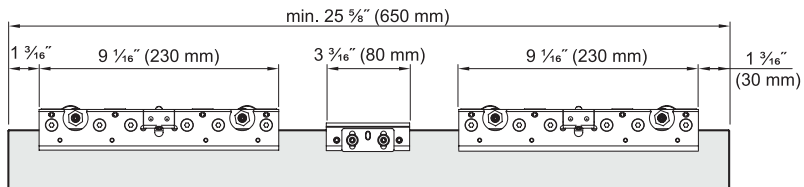

with Distance Profile

without Soft Close

with Soft Close

TECHNICAL SPECIFICATIONS - TRACK LENGTH

SKUS AND ACCESSORIES

Door thickness: 1-3/8" to 2" wood; 3/8", 1/2" and 9/16" frameless glass
Load capacity: 265 lb
Set includes: Extruded aluminum track and valance, end caps, ball bearing carriages, mounting hardware for wood and frameless glass panels, floor guides for both applications

Track And Hardware Sets

- W-BX40-1WG00-ST BERLIN 2m (78 3/4"), for wood and glass doors, max. 265 lb, stainless steel look
- W-BX40-1WG00-BL BERLIN 2m (78 3/4"), for wood and glass doors, max. 265 lb, black anodized
- W-BX40-1WS02-ST BERLIN 2m (78 3/4"), w/ Soft-Close (both ways), for wood doors, max. 176 lb, stainless steel look
- W-BX40-1WS02-BL BERLIN 2m (78 3/4"), w/ Soft-Close (both ways), for wood doors, max. 176 lb, black anodized
- W-BX40-1GS02-ST BERLIN 2m (78 3/4"), w/ Soft-Close (both ways), for glass doors, max. 176 lb, stainless steel
- W-BX40-1GS02-BL BERLIN 2m (78 3/4"), w/ Soft-Close (both ways), for glass doors, max. 176 lb, black anodized
- W-BX40-1WG10-ST BERLIN 2m (78 3/4"), w/ 3/4" distance profile, for wood and glass doors, max. 176 lb, stainless steel look
- W-BX40-1WG10-BL BERLIN 2m (78 3/4"), w/ 3/4" distance profile, for wood and glass doors, max. 176 lb, black anodized
- W-BX40-1WS12-ST BERLIN 2m (78 3/4"), w/ Soft-Close (both ways), w/ 3/4" distance profile, for wood doors, max. 176 lb, stainless steel look
- W-BX40-1WS12-BL BERLIN 2m (78 3/4"), w/ Soft-Close (both ways), w/ 3/4" distance profile, for wood doors, max. 176 lb, black anodized
- W-BX40-1GS12-ST BERLIN 2m (78 3/4"), w/ Soft-Close (both ways), w/ 3/4" distance profile, for glass doors, max. 176 lb, stainless steel look
- W-BX40-1GS12-BL BERLIN 2m (78 3/4"), w/ Soft-Close (both ways), w/ 3/4" distance profile, for glass doors, max. 176 lb, black anodized