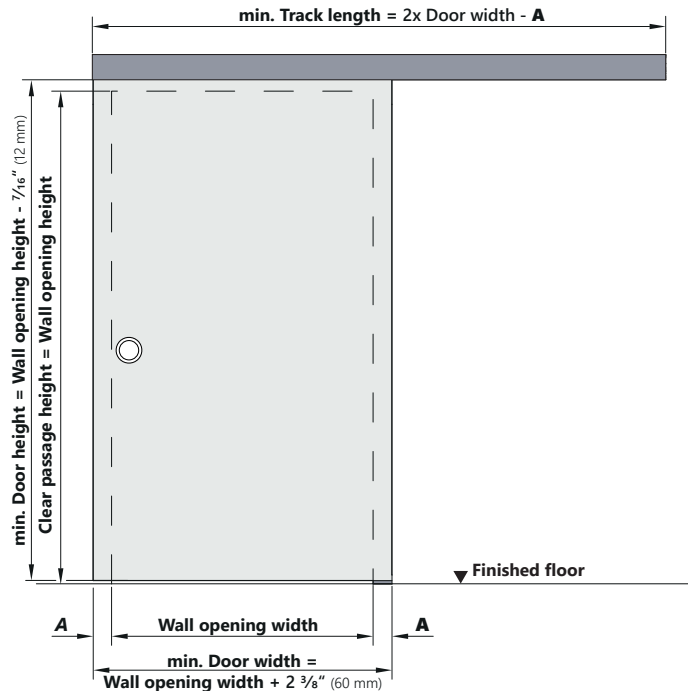

with Distance Profile

without Soft Close

with Soft Close

TECHNICAL SPECIFICATIONS - TRACK LENGTH

SKUS AND ACCESSORIES

Door thickness: 1-3/8" to 2" wood; 3/8", 1/2" and 9/16" frameless glass
Load capacity: 265 lb
Set includes: Extruded aluminum track and valance, end caps, ball bearing carriages, mounting hardware for wood and frameless glass panels, floor guides for both applications

Track And Hardware Sets

- W-BX40-1WG00-ST BERLIN 2m (78 3/4"), for wood and glass doors, max. 265 lb, stainless steel look
- W-BX40-1WG00-BL BERLIN 2m (78 3/4"), for wood and glass doors, max. 265 lb, black anodized
- W-BX40-1WS02-ST BERLIN 2m (78 3/4"), w/ Soft-Close (both ways), for wood doors, max. 176 lb, stainless steel look
- W-BX40-1WS02-BL BERLIN 2m (78 3/4"), w/ Soft-Close (both ways), for wood doors, max. 176 lb, black anodized
- W-BX40-1GS02-ST BERLIN 2m (78 3/4"), w/ Soft-Close (both ways), for glass doors, max. 176 lb, stainless steel
- W-BX40-1GS02-BL BERLIN 2m (78 3/4"), w/ Soft-Close (both ways), for glass doors, max. 176 lb, black anodized
- W-BX40-1WG10-ST BERLIN 2m (78 3/4"), w/ 3/4" distance profile, for wood and glass doors, max. 176 lb, stainless steel look
- W-BX40-1WG10-BL BERLIN 2m (78 3/4"), w/ 3/4" distance profile, for wood and glass doors, max. 176 lb, black anodized
- W-BX40-1WS12-ST BERLIN 2m (78 3/4"), w/ Soft-Close (both ways), w/ 3/4" distance profile, for wood doors, max. 176 lb, stainless steel look
- W-BX40-1WS12-BL BERLIN 2m (78 3/4"), w/ Soft-Close (both ways), w/ 3/4" distance profile, for wood doors, max. 176 lb, black anodized
- W-BX40-1GS12-ST BERLIN 2m (78 3/4"), w/ Soft-Close (both ways), w/ 3/4" distance profile, for glass doors, max. 176 lb, stainless steel look
- W-BX40-1GS12-BL BERLIN 2m (78 3/4"), w/ Soft-Close (both ways), w/ 3/4" distance profile, for glass doors, max. 176 lb, black anodized