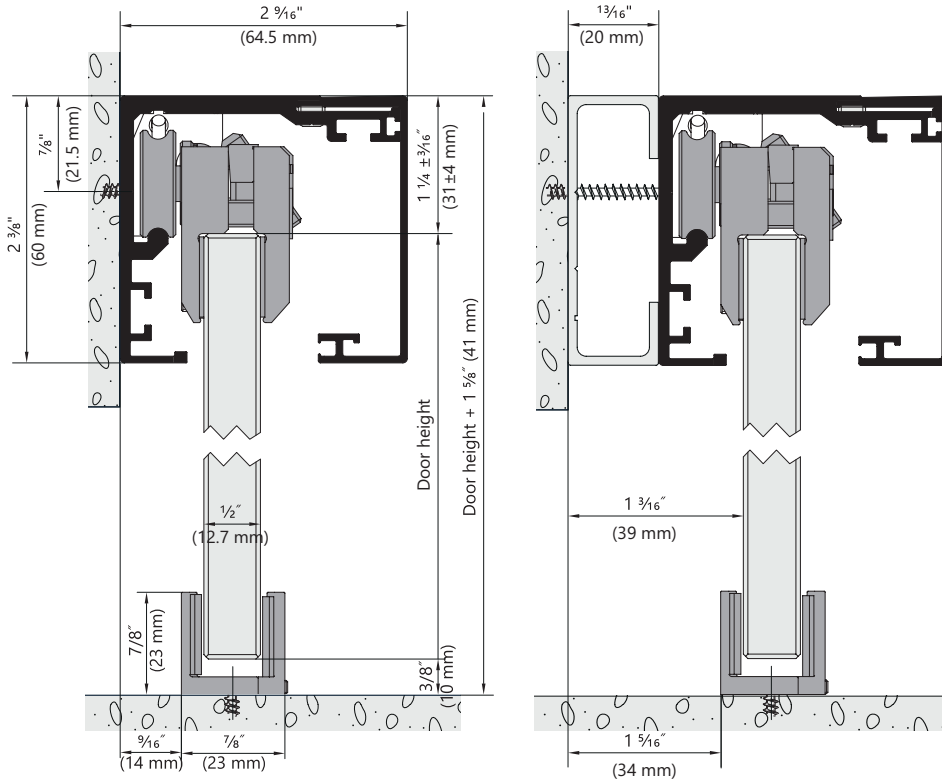

with Distance Profile

without Soft Close

with Soft Close

TECHNICAL SPECIFICATIONS - TRACK LENGTH

SKUS AND ACCESSORIES

Door thickness: 1-3/8" to 2" wood; 3/8", 1/2" and 9/16" frameless glass
Load capacity: 265 lb
Set includes: Extruded aluminum track and valance, end caps, ball bearing carriages, mounting hardware for wood and frameless glass panels, floor guides for both applications

Track And Hardware Sets

- W-BX40-1WG00-ST BERLIN 2m (78 3/4"), for wood and glass doors, max. 265 lb, stainless steel look
- W-BX40-1WG00-BL BERLIN 2m (78 3/4"), for wood and glass doors, max. 265 lb, black anodized
- W-BX40-1WS02-ST BERLIN 2m (78 3/4"), w/ Soft-Close (both ways), for wood doors, max. 176 lb, stainless steel look
- W-BX40-1WS02-BL BERLIN 2m (78 3/4"), w/ Soft-Close (both ways), for wood doors, max. 176 lb, black anodized
- W-BX40-1GS02-ST BERLIN 2m (78 3/4"), w/ Soft-Close (both ways), for glass doors, max. 176 lb, stainless steel
- W-BX40-1GS02-BL BERLIN 2m (78 3/4"), w/ Soft-Close (both ways), for glass doors, max. 176 lb, black anodized
- W-BX40-1WG10-ST BERLIN 2m (78 3/4"), w/ 3/4" distance profile, for wood and glass doors, max. 176 lb, stainless steel look
- W-BX40-1WG10-BL BERLIN 2m (78 3/4"), w/ 3/4" distance profile, for wood and glass doors, max. 176 lb, black anodized
- W-BX40-1WS12-ST BERLIN 2m (78 3/4"), w/ Soft-Close (both ways), w/ 3/4" distance profile, for wood doors, max. 176 lb, stainless steel look
- W-BX40-1WS12-BL BERLIN 2m (78 3/4"), w/ Soft-Close (both ways), w/ 3/4" distance profile, for wood doors, max. 176 lb, black anodized
- W-BX40-1GS12-ST BERLIN 2m (78 3/4"), w/ Soft-Close (both ways), w/ 3/4" distance profile, for glass doors, max. 176 lb, stainless steel look
- W-BX40-1GS12-BL BERLIN 2m (78 3/4"), w/ Soft-Close (both ways), w/ 3/4" distance profile, for glass doors, max. 176 lb, black anodized