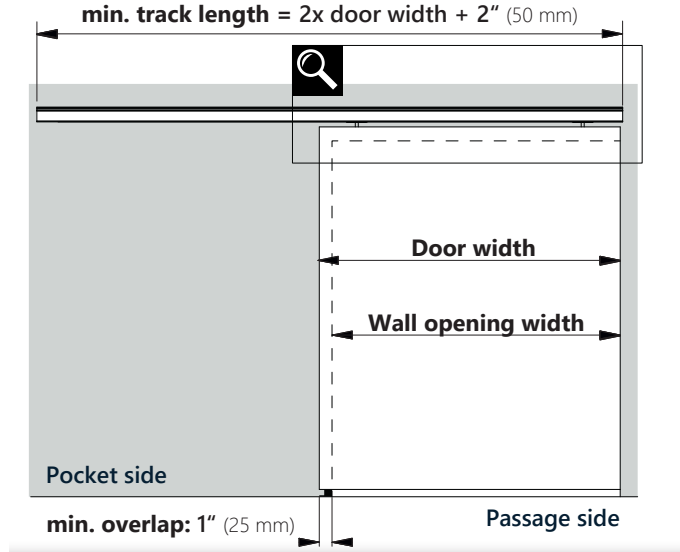

DOOR MOUNT OPTIONS

WOOD BASIC

WOOD RECESSED

GLASS CLAMPS

GLASS CLAMPS W/ VALANCE