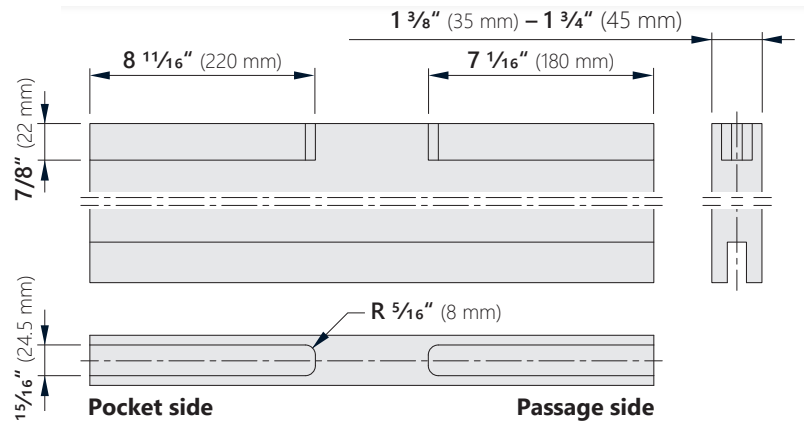

DOOR MOUNT OPTIONS

WOOD BASIC

WOOD RECESSED

GLASS CLAMPS

GLASS CLAMPS W/ VALANCE