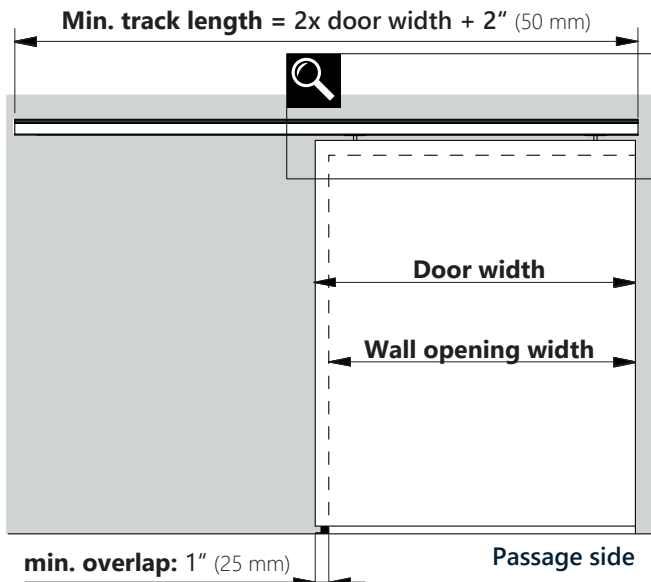

DOOR MOUNT OPTIONS

WOOD BASIC

WOOD RECESSED

GLASS CLAMPS

GLASS CLAMPS W/ VALANCE

WITH OPTIONAL CLIP-ON TRACK VALANCE AND WALL MOUNTING PROFILE

WITH OPTIONAL CLIP-ON TRACK VALANCE