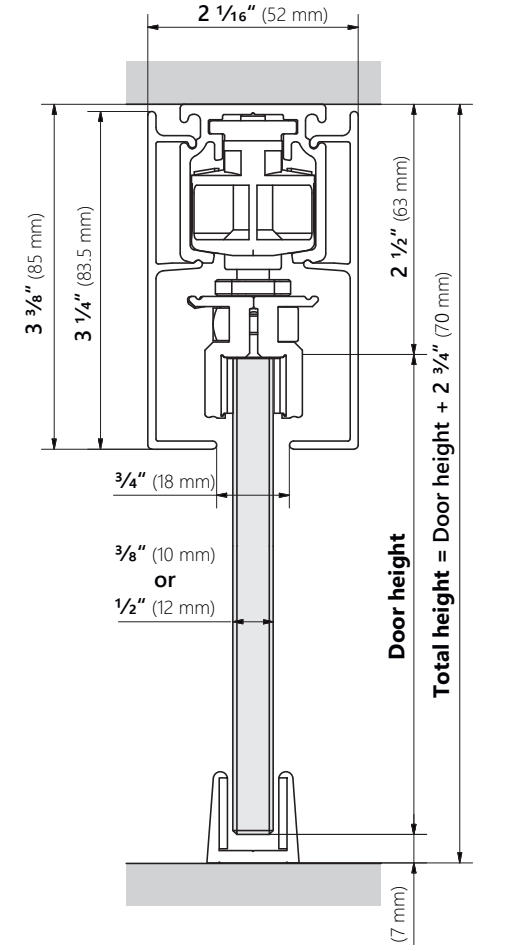

DOOR MOUNT OPTIONS

WOOD BASIC

WOOD RECESSED

GLASS CLAMPS

GLASS CLAMPS W/ VALANCE

WITH OPTIONAL CLIP-ON TRACK VALANCE AND WALL MOUNTING PROFILE

WITH OPTIONAL CLIP-ON TRACK VALANCE