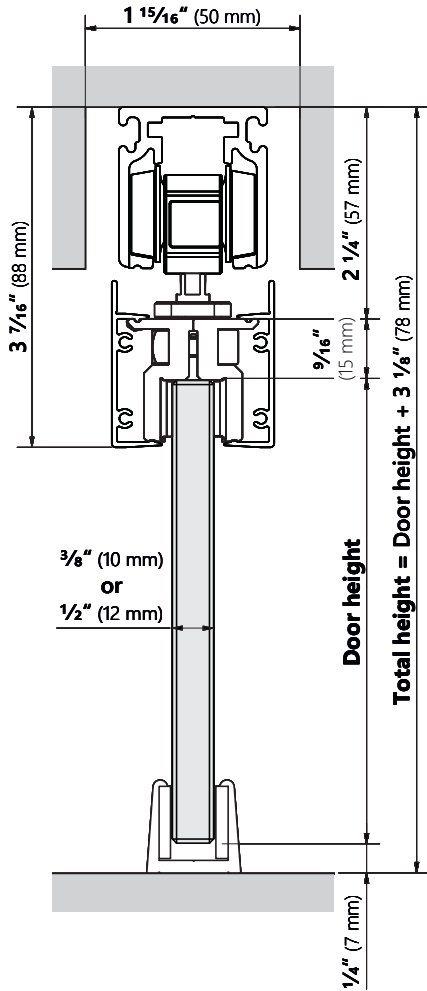

Recessed Wood Mount Sets

W-SL40-1WR00	FRANKFURT 2m (78 3/4"), recessed wood mounts and hold-in-place stoppers
W-SL40-1WR01	FRANKFURT 2m (78 3/4"), recessed wood mounts, 1 hold-in-place stopper and 1 Soft-Close
W-SL40-1WR02	FRANKFURT 2m (78 3/4"), recessed wood mounts and 2 Soft-Close
W-SL40-1WR03	FRANKFURT 2m (78 3/4"), recessed wood mounts, 1 hold-in-place stopper and 1 Push-To-Open
W-SL40-1WR04	FRANKFURT 2m (78 3/4"), recessed wood mounts, 1 Soft-Close and 1 Push-To-Open
W-SL40-1WR05	FRANKFURT 2m (78 3/4"), recessed wood mounts, hold-in-place stoppers and 265 lb carriages

Accessories

W-SL00-9WG01	Soft Close (single), max. 176 lb, min. 24" door width (34" for both directions)
W-SL00-9WG03	Push To Open, max. 176 lb, min. 24" door width (26" with pocket side Soft Close)
W-SL00-9WG05	Upgraded Wheels, max. 265 lb
W-SL00-WS06	Sync, for biparting wood doors (basic mount only), max. 176 lb per panel
W-SL00-WR00	Recessed Wood Door Mount, max. 265 lb
W-SL00-9GS00	Glass Clamps, max. 265 lb, 3/8" and 1/2" glass
W-SL00-GV00	Glass Clamps with stainless steel look valance, max. 265 lb, 3/8" and 1/2" glass

DOOR MOUNT OPTIONS

WOOD BASIC

WOOD RECESSED

GLASS CLAMPS

GLASS CLAMPS W/ VALANCE

WITH OPTIONAL CLIP-ON TRACK VALANCE AND WALL MOUNTING PROFILE

WITH OPTIONAL CLIP-ON TRACK VALANCE

¹ With push to open: 3 7/8" (98 mm)

GLASS CLAMPS W/ VALANCE

¹ With push to open: $2 \frac{7}{8}''$ (73 mm)