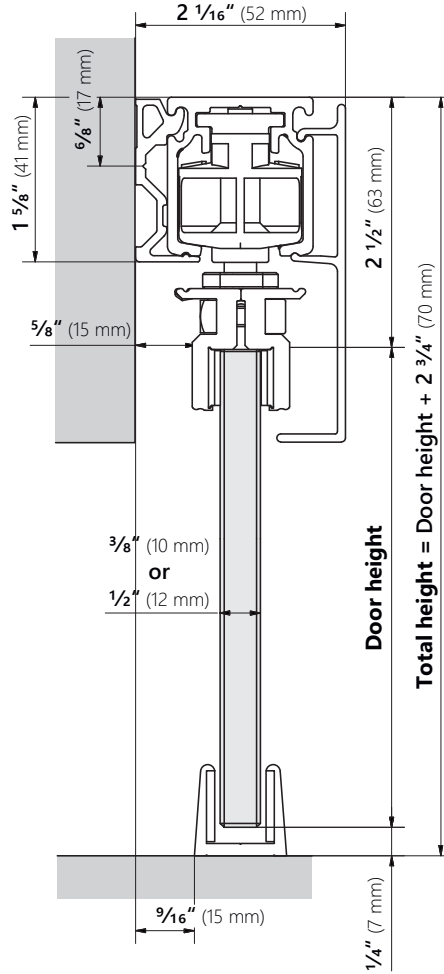

DOOR MOUNT OPTIONS

WOOD BASIC

WOOD RECESSED

GLASS CLAMPS

GLASS CLAMPS W/ VALANCE

WITH OPTIONAL CLIP-ON TRACK VALANCE AND WALL MOUNTING PROFILE

WITH OPTIONAL CLIP-ON TRACK VALANCE