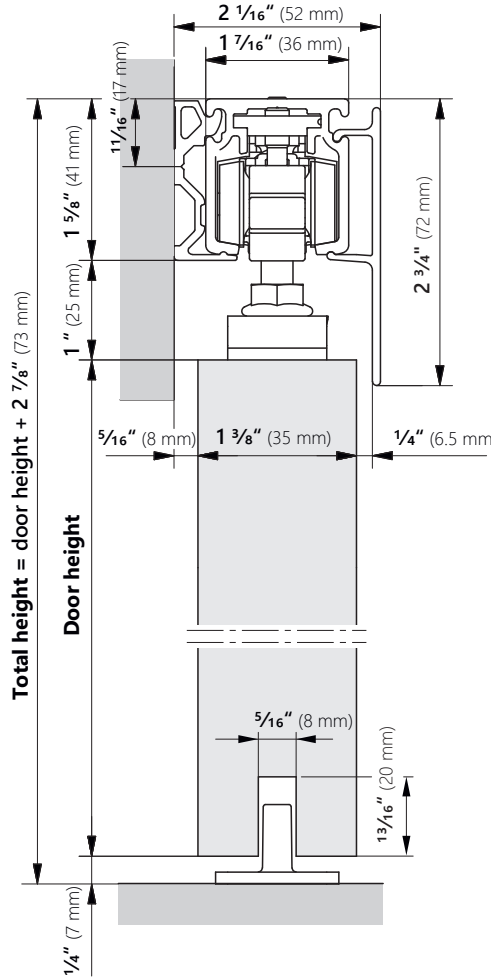

Standard Wood Sets

W-SL40-1WS00	FRANKFURT 2m (78 3/4"), standard wood mounts and hold-in-place stoppers
W-SL40-1WS01	FRANKFURT 2m (78 3/4"), standard wood mounts, 1 hold-in-place stopper and 1 Soft-Close
W-SL40-1WS02	FRANKFURT 2m (78 3/4"), standard wood mounts and 2 Soft-Close
W-SL40-1WS03	FRANKFURT 2m (78 3/4"), standard wood mounts, 1 hold-in-place stopper and 1 Push-To-Open
W-SL40-1WS04	FRANKFURT 2m (78 3/4"), standard wood mounts, 1 Soft-Close and 1 Push-To-Open
W-SL40-1WS05	FRANKFURT 2m (78 3/4"), standard wood mounts, hold-in-place stoppers and 265 lb carriages
W-SL40-2WS06	2x FRANKFURT 2m (78 3/4"), standard wood mounts, hold-in-place stoppers and a Sync for bi-parting doors

Accessories

W-SL00-9WG01	Soft Close (single), max. 176 lb, min. 24" door width (34" for both directions)
W-SL00-9WG03	Push To Open, max. 176 lb, min. 24" door width (26" with pocket side Soft Close)
W-SL00-9WG05	Upgraded Wheels, max. 265 lb
W-SL00-WS06	Sync, for biparting wood doors (basic mount only), max. 176 lb per panel
W-SL00-WR00	Recessed Wood Door Mount, max. 265 lb
W-SL00-9GS00	Glass Clamps, max. 265 lb, 3/8" and 1/2" glass
W-SL00-GV00	Glass Clamps with stainless steel look valance, max. 265 lb, 3/8" and 1/2" glass

DOOR MOUNT OPTIONS

WOOD BASIC

WOOD RECESSED

GLASS CLAMPS

GLASS CLAMPS W/ VALANCE

WITH OPTIONAL CLIP-ON TRACK VALANCE AND WALL MOUNTING PROFILE

WITH OPTIONAL CLIP-ON TRACK VALANCE

¹ With push to open: 3 7/8" (98 mm)

GLASS CLAMPS W/ VALANCE

¹ With push to open: $2 \frac{7}{8}''$ (73 mm)