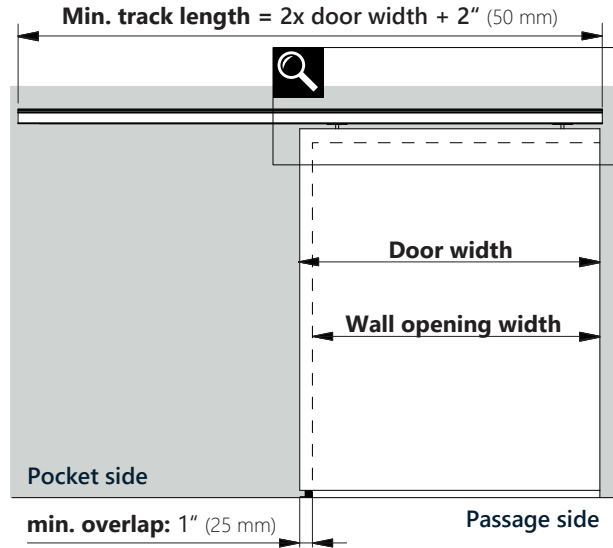

DOOR MOUNT OPTIONS

WOOD BASIC

WOOD RECESSED

GLASS CLAMPS

GLASS CLAMPS W/ VALANCE

WITH OPTIONAL CLIP-ON TRACK VALANCE AND WALL MOUNTING PROFILE

WITH OPTIONAL CLIP-ON TRACK VALANCE

¹ With push to open: 3 7/8" (98 mm)

GLASS CLAMPS

GLASS CLAMPS W/ VALANCE

WITH OPTIONAL CLIP-ON TRACK VALANCE AND WALL MOUNTING PROFILE

WITH OPTIONAL CLIP-ON TRACK VALANCE

DOOR MOUNT OPTIONS

WOOD BASIC

WOOD RECESSED

GLASS CLAMPS

GLASS CLAMPS W/ VALANCE

¹ With push to open: $2 \frac{7}{8}''$ (73 mm)