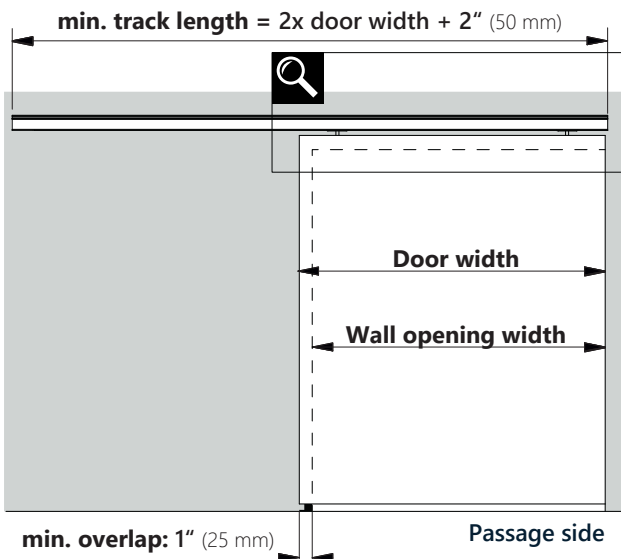

Accessories

W-SL00-9WG01	Soft Close (single), max. 176 lb, min. 24" door width (34" for both directions)
W-SL00-9WG03	Push To Open, max. 176 lb, min. 24" door width (26" with pocket side Soft Close)
W-SL00-9WG05	Upgraded Wheels, max. 265 lb
W-SL00-WS06	Sync, for biparting wood doors (basic mount only), max. 176 lb per panel
W-SL00-WR00	Recessed Wood Door Mount, max. 265 lb
W-SL00-9GS00	Glass Clamps, max. 265 lb, 3/8" and 1/2" glass
W-SL00-GV00	Glass Clamps with stainless steel look valance, max. 265 lb, 3/8" and 1/2" glass

DOOR MOUNT OPTIONS

WOOD BASIC

WOOD RECESSED

GLASS CLAMPS

GLASS CLAMPS W/ VALANCE

WITH OPTIONAL CLIP-ON TRACK VALANCE AND WALL MOUNTING PROFILE

WITH OPTIONAL CLIP-ON TRACK VALANCE

¹ With push to open: 3 7/8" (98 mm)