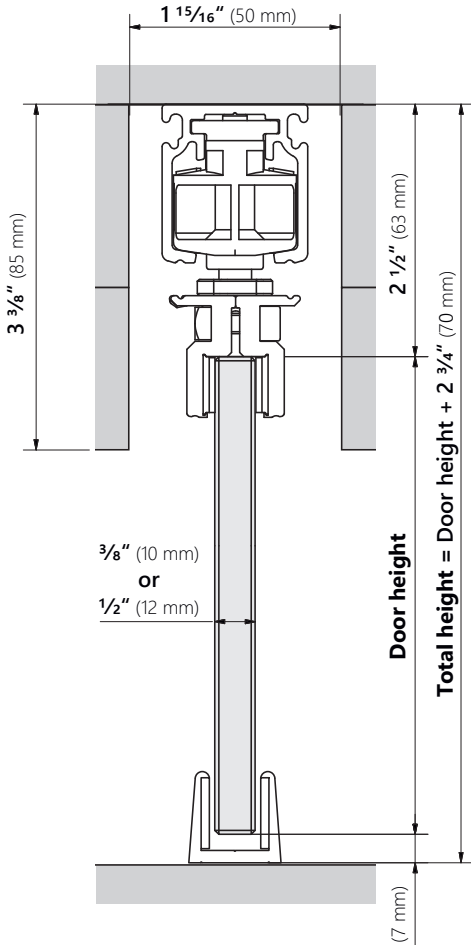

DOOR MOUNT OPTIONS

WOOD BASIC

WOOD RECESSED

GLASS CLAMPS

GLASS CLAMPS W/ VALANCE

WITH OPTIONAL CLIP-ON TRACK VALANCE AND WALL MOUNTING PROFILE

WITH OPTIONAL CLIP-ON TRACK VALANCE