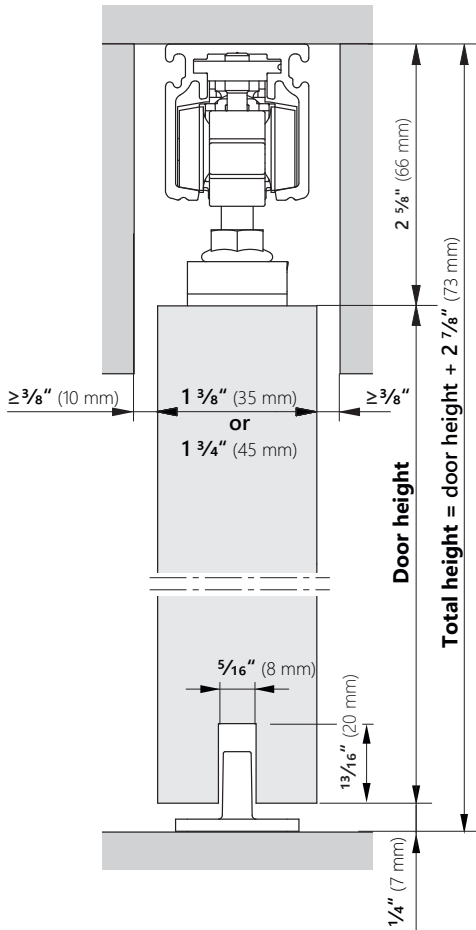

Standard Wood Sets

W-SL40-1WS00	FRANKFURT 2m (78 3/4"), standard wood mounts and hold-in-place stoppers
W-SL40-1WS01	FRANKFURT 2m (78 3/4"), standard wood mounts, 1 hold-in-place stopper and 1 Soft-Close
W-SL40-1WS02	FRANKFURT 2m (78 3/4"), standard wood mounts and 2 Soft-Close
W-SL40-1WS03	FRANKFURT 2m (78 3/4"), standard wood mounts, 1 hold-in-place stopper and 1 Push-To-Open
W-SL40-1WS04	FRANKFURT 2m (78 3/4"), standard wood mounts, 1 Soft-Close and 1 Push-To-Open
W-SL40-1WS05	FRANKFURT 2m (78 3/4"), standard wood mounts, hold-in-place stoppers and 265 lb carriages
W-SL40-2WS06	2x FRANKFURT 2m (78 3/4"), standard wood mounts, hold-in-place stoppers and a Sync for bi-parting doors

Accessories

W-SL00-9WG01	Soft Close (single), max. 176 lb, min. 24" door width (34" for both directions)
W-SL00-9WG03	Push To Open, max. 176 lb, min. 24" door width (26" with pocket side Soft Close)
W-SL00-9WG05	Upgraded Wheels, max. 265 lb
W-SL00-WS06	Sync, for biparting wood doors (basic mount only), max. 176 lb per panel
W-SL00-WR00	Recessed Wood Door Mount, max. 265 lb
W-SL00-9GS00	Glass Clamps, max. 265 lb, 3/8" and 1/2" glass
W-SL00-GV00	Glass Clamps with stainless steel look valance, max. 265 lb, 3/8" and 1/2" glass

DOOR MOUNT OPTIONS

WOOD BASIC

WOOD RECESSED

GLASS CLAMPS

GLASS CLAMPS W/ VALANCE

WITH OPTIONAL CLIP-ON TRACK VALANCE AND WALL MOUNTING PROFILE

WITH OPTIONAL CLIP-ON TRACK VALANCE

¹ With push to open: 3 7/8" (98 mm)

GLASS CLAMPS W/ VALANCE

¹ With push to open: $2 \frac{7}{8}''$ (73 mm)