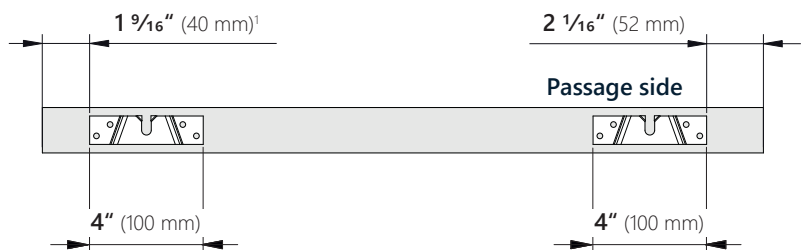

Accessories

W-SL00-9WG01	Soft Close (single), max. 176 lb, min. 24" door width (34" for both directions)
W-SL00-9WG03	Push To Open, max. 176 lb, min. 24" door width (26" with pocket side Soft Close)
W-SL00-9WG05	Upgraded Wheels, max. 265 lb
W-SL00-WS06	Sync, for biparting wood doors (basic mount only), max. 176 lb per panel
W-SL00-WR00	Recessed Wood Door Mount, max. 265 lb
W-SL00-9GS00	Glass Clamps, max. 265 lb, 3/8" and 1/2" glass
W-SL00-GV00	Glass Clamps with stainless steel look valance, max. 265 lb, 3/8" and 1/2" glass

DOOR MOUNT OPTIONS

WOOD BASIC

WOOD RECESSED

GLASS CLAMPS

GLASS CLAMPS W/ VALANCE

WITH OPTIONAL CLIP-ON TRACK VALANCE AND WALL MOUNTING PROFILE

WITH OPTIONAL CLIP-ON TRACK VALANCE

¹ With push to open: 3 7/8" (98 mm)