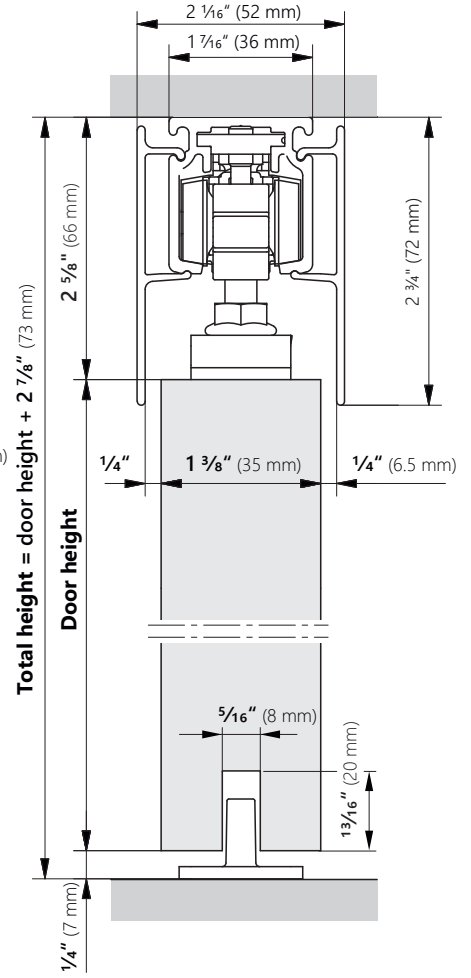

Glass Clamps With Valance Sets

W-SL40-1GS00	FRANKFURT 2m (78 3/4"), glass clamps with stainless steel look valance and hold-in-place stoppers
W-SL40-1GS01	FRANKFURT 2m (78 3/4"), glass clamps with stainless steel look valance, 1 hold-in-place stopper and 1 Soft-Close
W-SL40-1GS02	FRANKFURT 2m (78 3/4"), glass clamps with stainless steel look valance and 2 Soft-Close
W-SL40-1GS03	FRANKFURT 2m (78 3/4"), glass clamps with stainless steel look valance, 1 hold-in-place stopper and 1 Push-To-Open
W-SL40-1GS04	FRANKFURT 2m (78 3/4"), glass clamps with stainless steel look valance, 1 Soft-Close and 1 Push-To-Open
W-SL40-1GS05	FRANKFURT 2m (78 3/4"), glass clamps with stainless steel look valance, hold-in-place stoppers and 265 lb carriage

Accessories

W-SL00-9WG01	Soft Close (single), max. 176 lb, min. 24" door width (34" for both directions)
W-SL00-9WG03	Push To Open, max. 176 lb, min. 24" door width (26" with pocket side Soft Close)
W-SL00-9WG05	Upgraded Wheels, max. 265 lb
W-SL00-WS06	Sync, for biparting wood doors (basic mount only), max. 176 lb per panel
W-SL00-WR00	Recessed Wood Door Mount, max. 265 lb
W-SL00-9GS00	Glass Clamps, max. 265 lb, 3/8" and 1/2" glass
W-SL00-GV00	Glass Clamps with stainless steel look valance, max. 265 lb, 3/8" and 1/2" glass

DOOR MOUNT OPTIONS

WOOD BASIC

WOOD RECESSED

GLASS CLAMPS

GLASS CLAMPS W/ VALANCE

WITH OPTIONAL CLIP-ON TRACK VALANCE AND WALL MOUNTING PROFILE

WITH OPTIONAL CLIP-ON TRACK VALANCE

¹ With push to open: 3 7/8" (98 mm)

GLASS CLAMPS W/ VALANCE

¹ With push to open: $2 \frac{7}{8}''$ (73 mm)