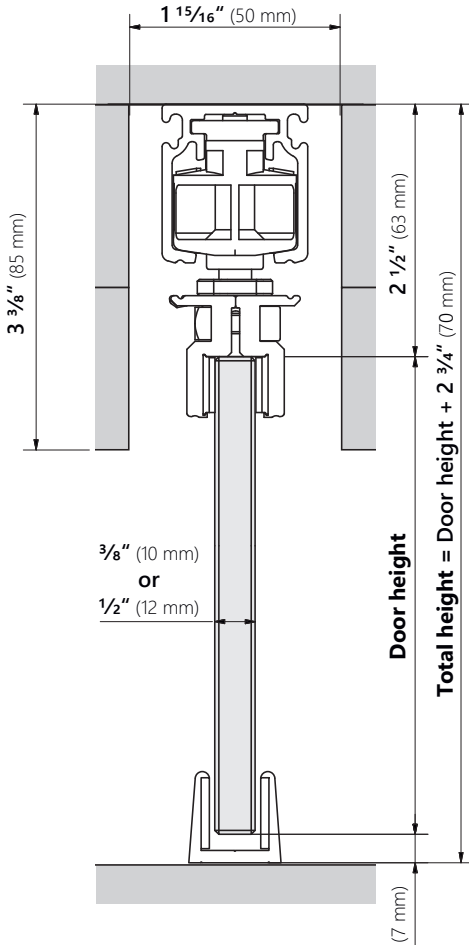

DOOR MOUNT OPTIONS

WOOD BASIC

WOOD RECESSED

GLASS CLAMPS

GLASS CLAMPS W/ VALANCE

WITH OPTIONAL CLIP-ON TRACK VALANCE AND WALL MOUNTING PROFILE

WITH OPTIONAL CLIP-ON TRACK VALANCE