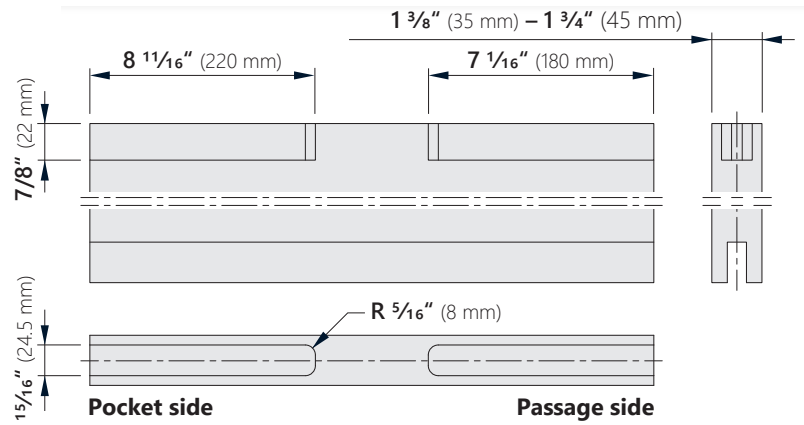

DOOR MOUNT OPTIONS

WOOD BASIC

WOOD RECESSED

GLASS CLAMPS

GLASS CLAMPS W/ VALANCE