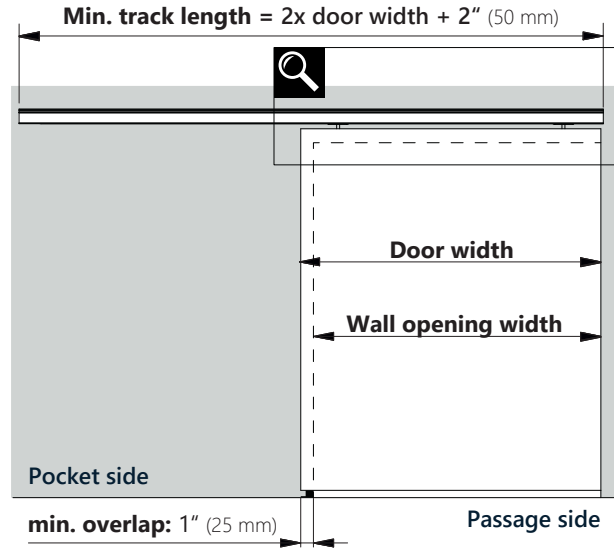

## GLASS CLAMPS W/ VALANCE

WITH OPTIONAL CLIP-ON TRACK VALANCE AND WALL MOUNTING PROFILE

WITH OPTIONAL CLIP-ON TRACK VALANCE

# DOOR MOUNT OPTIONS

WOOD BASIC

WOOD RECESSED

GLASS CLAMPS

GLASS CLAMPS W/ VALANCE

<sup>1</sup> With push to open:  $2 \frac{7}{8}''$  (73 mm)