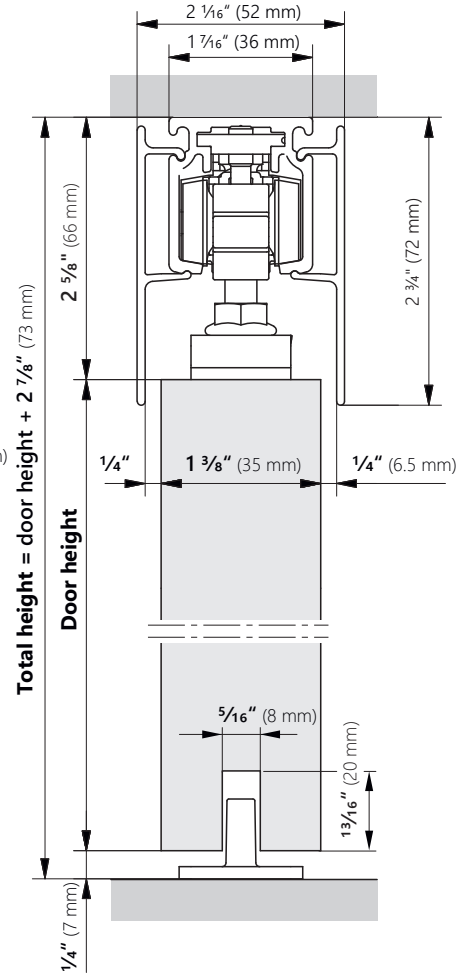

DOOR MOUNT OPTIONS

WOOD BASIC

WOOD RECESSED

GLASS CLAMPS

GLASS CLAMPS W/ VALANCE

WITH OPTIONAL CLIP-ON TRACK VALANCE AND WALL MOUNTING PROFILE

WITH OPTIONAL CLIP-ON TRACK VALANCE

¹ With push to open: 3 7/8" (98 mm)