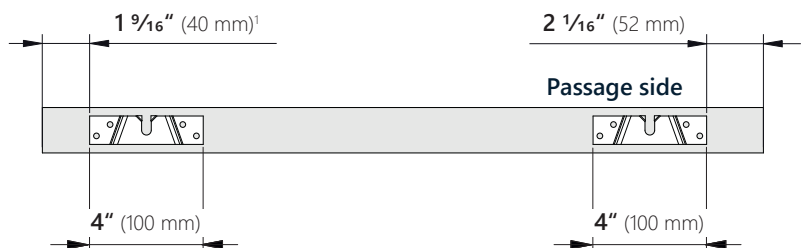

DOOR MOUNT OPTIONS

WOOD BASIC

WOOD RECESSED

GLASS CLAMPS

GLASS CLAMPS W/ VALANCE

WITH OPTIONAL CLIP-ON TRACK VALANCE AND WALL MOUNTING PROFILE

WITH OPTIONAL CLIP-ON TRACK VALANCE

¹ With push to open: 3 7/8" (98 mm)