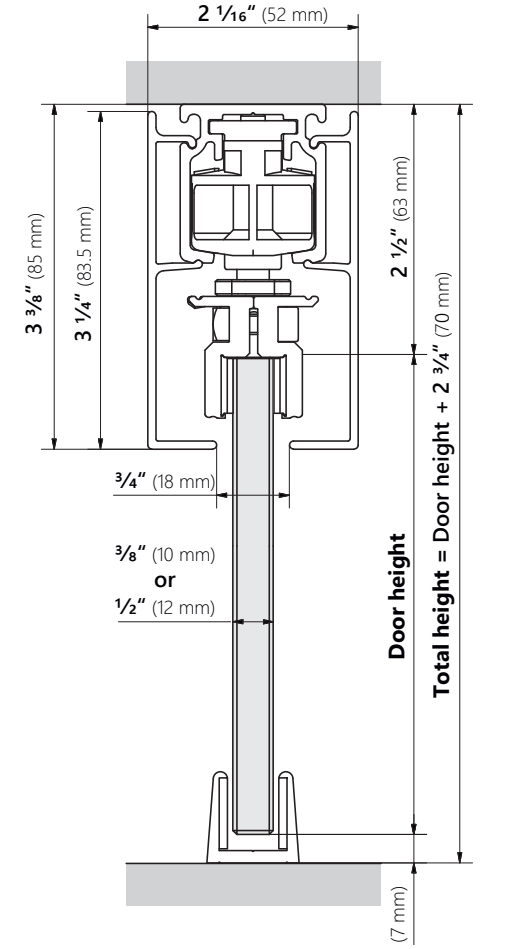

DOOR MOUNT OPTIONS

WOOD BASIC

WOOD RECESSED

GLASS CLAMPS

GLASS CLAMPS W/ VALANCE

WITH OPTIONAL CLIP-ON TRACK VALANCE AND WALL MOUNTING PROFILE

WITH OPTIONAL CLIP-ON TRACK VALANCE