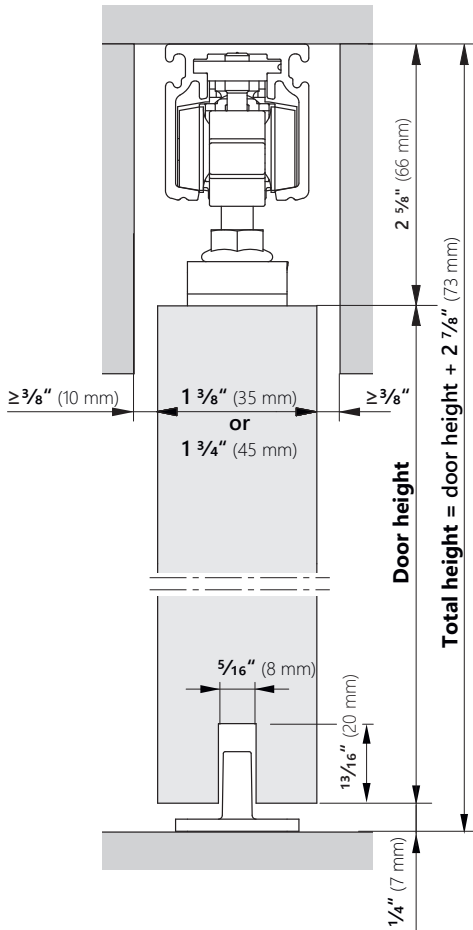

DOOR MOUNT OPTIONS

WOOD BASIC

WOOD RECESSED

GLASS CLAMPS

GLASS CLAMPS W/ VALANCE

WITH OPTIONAL CLIP-ON TRACK VALANCE AND WALL MOUNTING PROFILE

WITH OPTIONAL CLIP-ON TRACK VALANCE

¹ With push to open: 3 7/8" (98 mm)