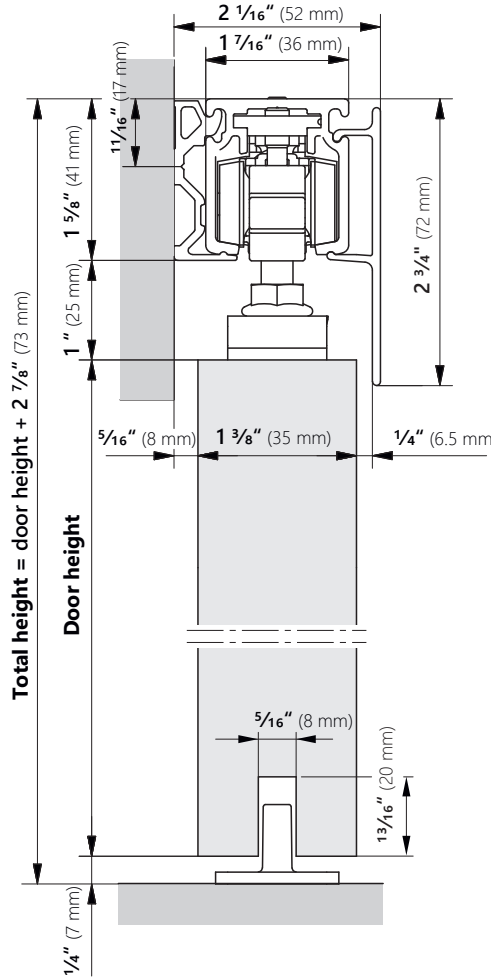

DOOR MOUNT OPTIONS

WOOD BASIC

WOOD RECESSED

GLASS CLAMPS

GLASS CLAMPS W/ VALANCE

WITH OPTIONAL CLIP-ON TRACK VALANCE AND WALL MOUNTING PROFILE

WITH OPTIONAL CLIP-ON TRACK VALANCE

¹ With push to open: 3 7/8" (98 mm)