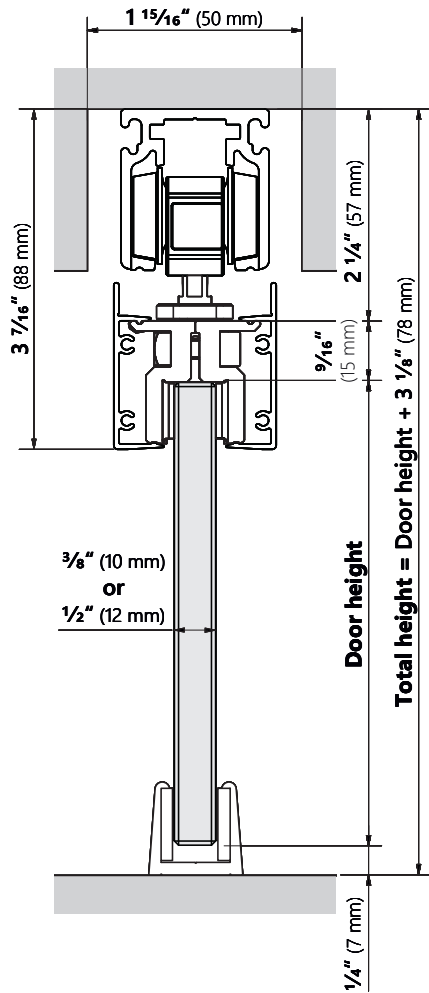

## SKUS AND ACCESSORIES

**Door thickness:** 1-3/8" to 2" wood; 3/8" and 1/2" frameless glass  
**Load capacity:** 176 to 265 lb  
**Set includes:** Extruded aluminum track; ball bearing carriages; hold-in-place, soft-close or push-to-open end stops; basic or recessed mounting hardware for wood or clamps for frameless glass panels; floor guides for either application

### Recessed Wood Mount Sets

W-SL40-1WR00	FRANKFURT 2m (78 3/4"), recessed wood mounts and hold-in-place stoppers
W-SL40-1WR01	FRANKFURT 2m (78 3/4"), recessed wood mounts, 1 hold-in-place stopper and 1 Soft-Close
W-SL40-1WR02	FRANKFURT 2m (78 3/4"), recessed wood mounts and 2 Soft-Close
W-SL40-1WR03	FRANKFURT 2m (78 3/4"), recessed wood mounts, 1 hold-in-place stopper and 1 Push-To-Open
W-SL40-1WR04	FRANKFURT 2m (78 3/4"), recessed wood mounts, 1 Soft-Close and 1 Push-To-Open
W-SL40-1WR05	FRANKFURT 2m (78 3/4"), recessed wood mounts, hold-in-place stoppers and 265 lb carriages

## GLASS CLAMPS W/ VALANCE

WITH OPTIONAL CLIP-ON TRACK VALANCE AND WALL MOUNTING PROFILE

WITH OPTIONAL CLIP-ON TRACK VALANCE

<sup>1</sup> With push to open: 3 7/8" (98 mm)

# DOOR MOUNT OPTIONS

WOOD BASIC

WOOD RECESSED

GLASS CLAMPS

GLASS CLAMPS W/ VALANCE

<sup>1</sup> With push to open:  $2 \frac{7}{8}''$  (73 mm)